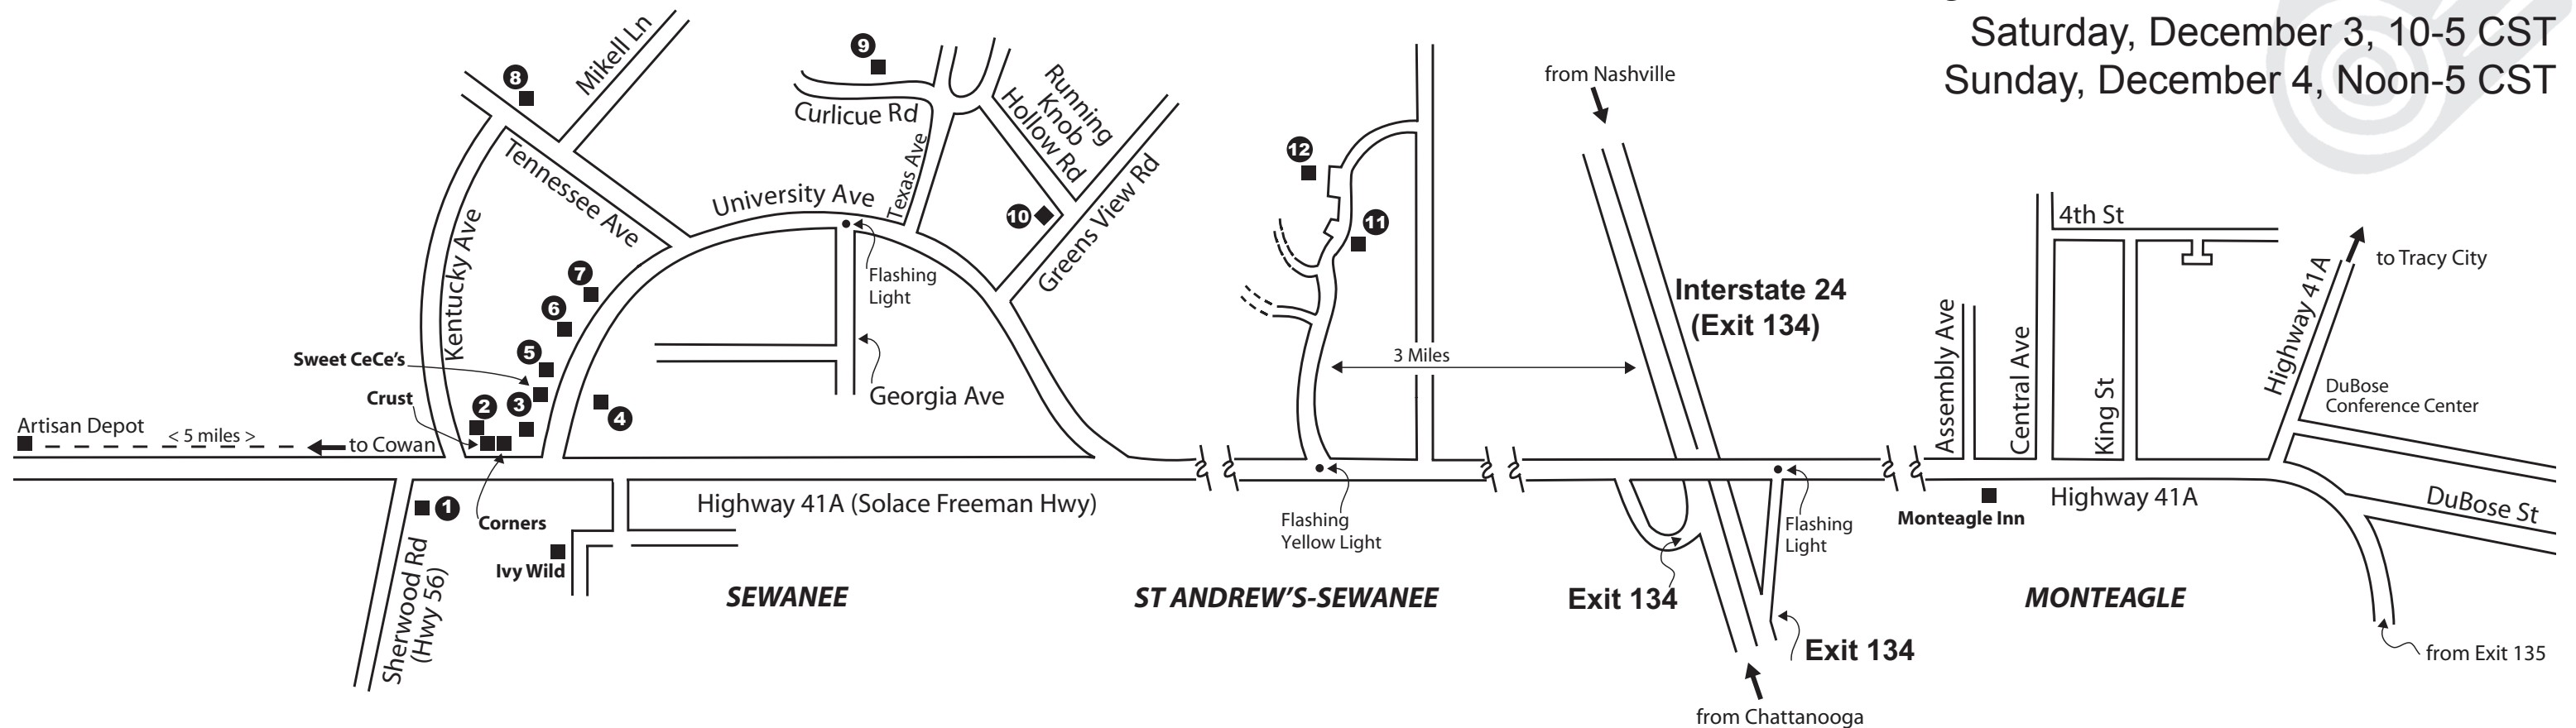

Craft Artists of Southern Tennessee

2011 Holiday Studio Tour

Saturday, December 3, 10-5 CST
Sunday, December 4, Noon-5 CST

THE ARTISAN DEPOT
FEATURING ART BY MEMBERS OF THE FRANKLIN COUNTY ARTS GUILD
201 Cumberland St. E., Cowan, TN
931-636-0169
Special Studio Tour Hours:
Sat 9-5, Sun 11-5

Corners Custom Framing
SPECIALIZING IN ARCHIVAL AND CONSERVATION FRAMING
12569 SOLLACE M. FREEMAN HWY.
SEWANEE, TENNESSEE
931-598-9360

- **1. BARBARA HUGHES STUDIO**
  45 Sherwood Rd., Sewanee
  931-598-0229
  Barbara Hughes – Clay and Painting
- **2. DAN PATE STUDIO**
  12547 Sewanee Hwy., Sewanee
  931-636-7144
  Dan Pate - Painting and Sculpture
- **3. SHENANIGANS GALLERY**
  12595 Solace Freeman Hwy (Hwy 41A), Sewanee
  931-598-5774
  Work of Local Artists
- **4. AMERICAN LEGION HALL**
  36 University Ave., Sewanee
  Lolly Durant – Clay, Gourds, Marbled Paper
  Lisa Dorney – Fused Glass
  Marjorie Langston – Warm Glass
  June Miller – Lapidary & Jewelry
  Ray Torstenson – Limited Edition Prints of Pencil Drawings

- **5. LOCALS**
  49 University Ave., Sewanee
  931-598-0400
  Clay Binkley – Recycled Metal and Wood Frames and Mirrors
  Mary Lynch - Handbuilt Functional Clay (also at Claire Reishman Studio)
  Tom and Susan Church – Wood
  G. Sanford McGee – Copper and Mixed Media
  Thomas Spake – Glass
  Jeanie Stephenson - Bronze sculpture (also at Merissa Tobler Studio)
- **6. ARCHIE STAPLETON STUDIO**
  263 University Ave., Sewanee
  931-598-9731
  Archie Stapleton – Ceramics
- **7. BOB ASKEW STUDIO**
  289 University Ave., Sewanee
  Bob Askew – Watercolor and Oil Painting

- **8. LYNNE VOGEL STUDIO**
  456 Tennessee Ave., Sewanee
  931-598-5150
  Lynne Vogel – Fiber
- **9. CLAIRE REISHMAN STUDIO**
  102 Curlicue Rd., Sewanee
  931-598-0242
  Anne Griffin – Knitting
  Shore Griffin - Jewelry
  Mary Lynch - Handbuilt Functional Clay (also at Locals)
  Claire Reishman - Clay
- **10. MERISSA TOBLER STUDIO**
  25 Running Knob Hollow Rd., Sewanee
  931-598-0457
  Arlyn Ende - Collage
  Jack Hastings - Stainless Steel Vessels
  Randy McCurdy – Pressed Flowers in Stained Glass
  Sherry Nickell - Multi-Media and Glass
  Jeanie Stephenson – Bronze Sculpture (also at Locals)
  Merissa Tobler – Clay

- **11. SPENCER ROOM at ST. ANDREW'S-SEWANEE SCHOOL**
  290 Quintard Rd. Sewanee
  G. Dwain Adams - Wood (carving)
  Sharon Bandy - Woven, Felted, Knitted Luxury Wearables
  Betsy Ingalls - Stained Glass and Watercolor
  Carol Kimmons - Ceramics
  Ron van Dyke - Metal Sculpture

- **12. ST. ANDREW'S-SEWANEE GALLERY**
  290 Quintard Rd., Sewanee
  931-968-0210 X3151
  Full CAST - an exhibition of selected works by Studio Tour participants, members of CAST and SAS faculty and students