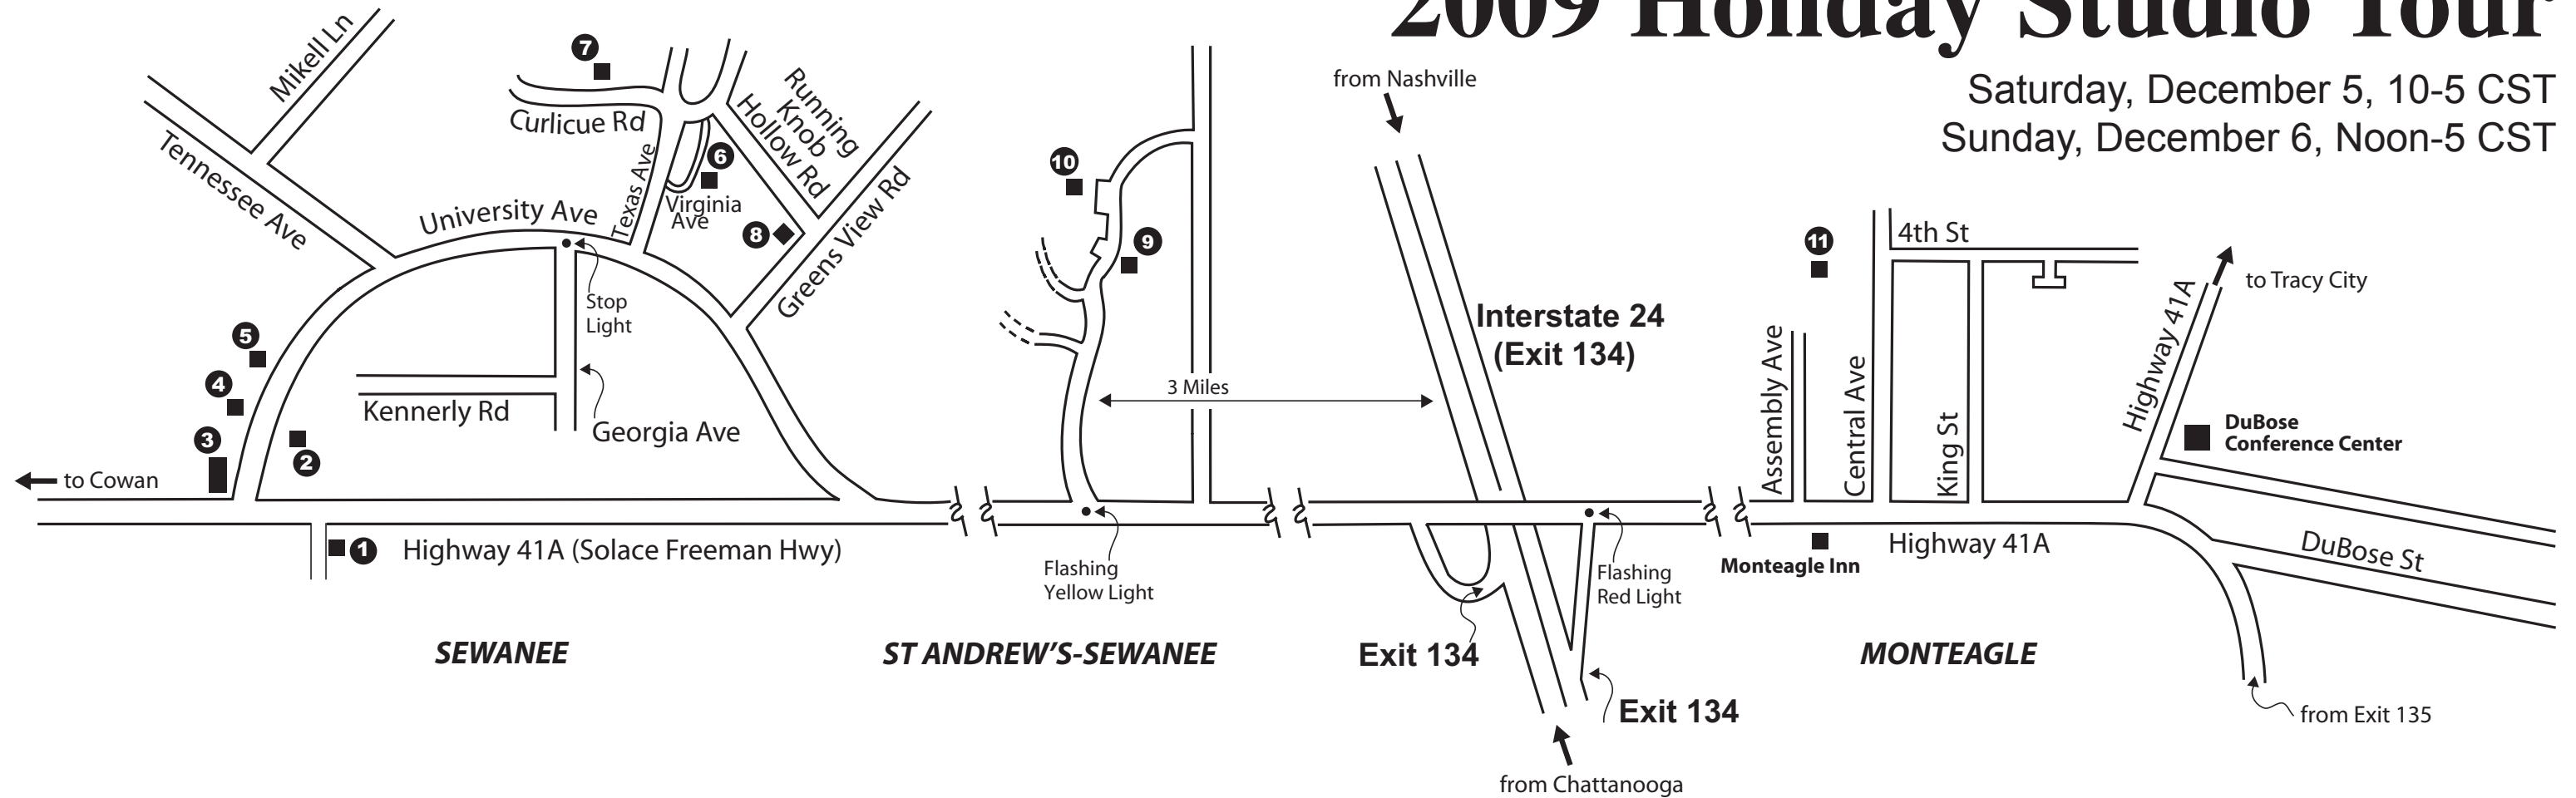

2009 Holiday Studio Tour

Saturday, December 5, 10-5 CST
Sunday, December 6, Noon-5 CST

1. CUDZOO FARM
31 Hawkins Lane, Sewanee
931-598-9101
Sarah Vance – goat milk soap

2. AMERICAN LEGION HALL
36 University Ave., Sewanee
Emily Allison – mixed media collage
Marjorie Langston – glass
June Miller – jewelry/lapidary
Frances Perea – folk art and jewelry
Ray Torstenson – pencil drawings
Ursula Vann – pottery
Nancy Wallace – hand made books
Linda White – fabric collage

3. SHENANIGANS GALLERY
12595 Solace Freeman Hwy (Hwy 41A), Sewanee
931-598-5774
Work of local artists

4. LOCALS
49 University Ave., Sewanee
931-598-0400
Jimmy Abegg – paintings
Clay Binkley – recycled metal & wood frames and mirrors
Jamey “Otis” Chernicky – metal
Susan and Tom Church – wood
Sanford McGee – copper/mixed media

5. BOB ASKEW STUDIO
289 University Ave., Sewanee
931-598-5311
Bob Askew – watercolor and oil paint

6. JILL CARPENTER STUDIO
120 Virginia Ave., Sewanee
931-636-7712
Jill Carpenter – quilts
Diane Getty – collage, fabric and mixed media

7. CLAIRE REISHMAN STUDIO
102 Curlicue Rd., Sewanee
931-598-0242
Sharon Bandy – wool and felt art and wearables
Anne Griffin – knitting
Mary Lynch - handbuilt functional pottery
Claire Reishman – pottery

8. MERISSA TOBLER STUDIO
25 Running Knob Hollow Rd., Sewanee
931-598-0457
Arlyn Ende & Jack Hastings – stainless steel vessels & paperworks
Sherry Nickell & Randy McCurdy – frameworked glass, pressed flowers in stained glass
Jeanie Stephenson – bronze sculpture
Merissa Tobler – pottery

9. SPENCER ROOM – ST. ANDREW'S-SEWANEE SCHOOL
290 Quintard Rd., Sewanee
G. Dwain Adams – wood carving
Patsy Bauer – porcelain jewelry
Carol Kimmons – ceramics
Shadow May – clay
Denise Miller – jewelry and photography
Thomas Spake – blown glass
Enter campus gates at blinking yellow light and follow signs.

10. ST. ANDREW'S-SEWANEE GALLERY
290 Quintard Rd., Sewanee
931-968-0210 x3151
Full CAST – an exhibition of selected works by Studio Tour participants, member of CAST and SAS faculty and students

11. EDGEWORTH INN
Jeannine Clements, owner
Monteagle Assembly, Monteagle
931-924-4000
Oil Paintings (landscapes, florals, animals) & commissioned portraits in oil

CAST-TACA TOUR SPONSORS

Shenanigans Restaurant ~ Monteagle Inn ~ LoCALS